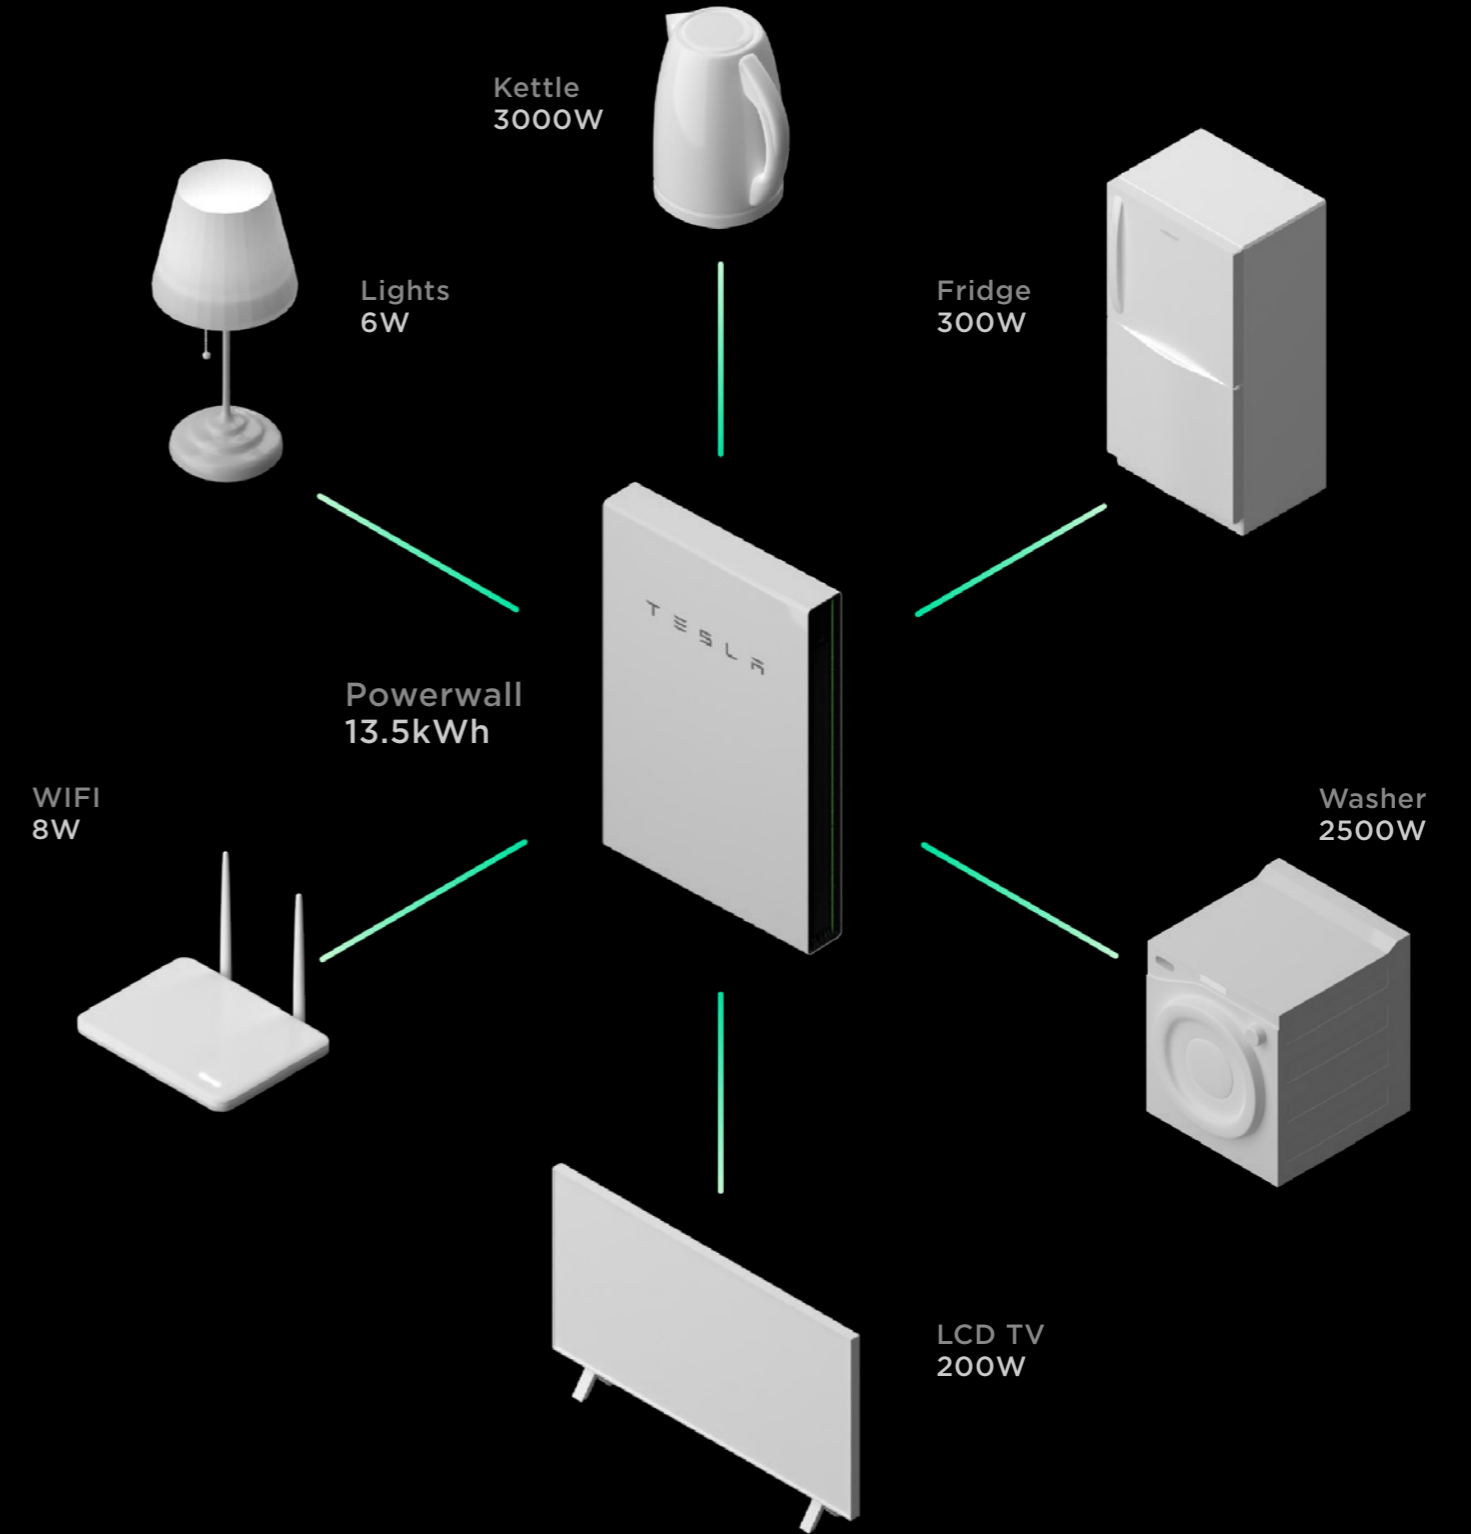

POWERWALL

Rechargeable solar battery

TESLA

Product Overview

Power your home and electric vehicle with renewable energy you control and reduce your reliance on the grid.

With solar, you typically generate more clean energy than you need. By combining with Powerwall, a rechargeable home battery, you can store excess energy from your solar panels for use anytime—even during a power outage.

Specifications

Usable capacity
13.5 kWh

Scalable
Up to 10 Powerwalls

Efficiency
90% Round-trip

Weight
114kg

Warranty
10 Years

Gateway 2
380mm x 584mm
11.4 kg

Continuous power
5 kW

Operating temperature
-20°C to 50°C

Peak power
7 kW

- 1 Meter box
- 2 Gateway
- 3 Distribution board
- 4 Isolator
- 5 Powerwall

Power your home and top up your powerwall

A Battery to Power Everything

Powerwall can detect a power cut, disconnect from the grid and automatically restore power to your home within a fraction of a second.

With Powerwall's 5kW continuous power output, your home or business keeps running with little disruption.

And use your stored clean energy at night

Thank You!

We can provide a complete package to fully power your home and vehicle with Solar and Powerwall.