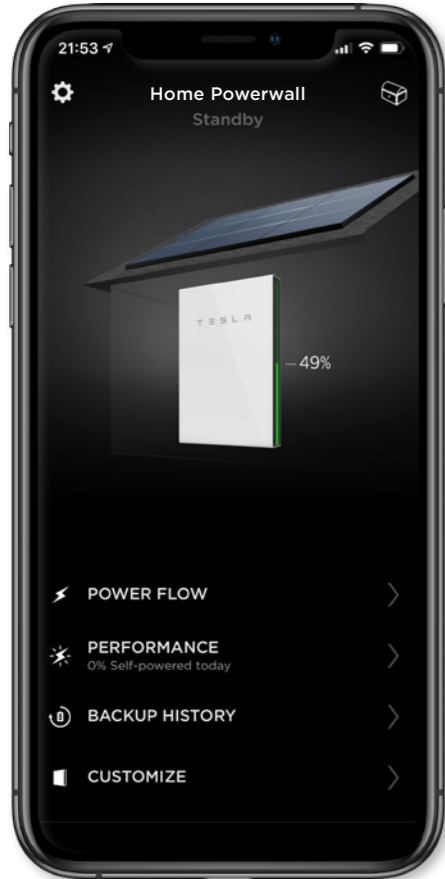

4 Tesla Powerwall & Backup Power

A home battery that stores excess energy from your solar panels for use day or night to self-power your home and vehicle, even during a blackout

24/7 Mobile Monitoring

Control your Powerwall and track your energy usage in real time

Plan ahead for every season and watch your energy flow on a daily, weekly or monthly basis.

Manage your features and track your excess energy with instant notifications and easy navigation

Customise your system with performance modes and backup protection during severe weather