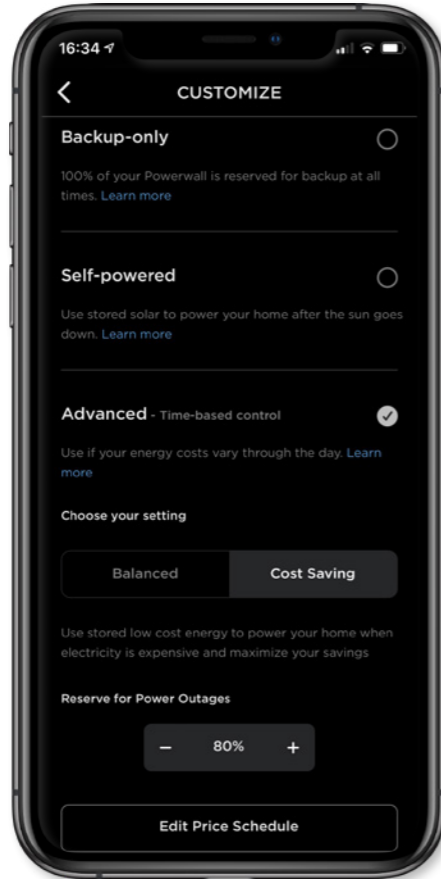

4 Tesla Powerwall & Backup Power

A home battery that stores excess energy from your solar panels for use day or night to self-power your home and vehicle, even during a blackout

24/7 Mobile Monitoring

Control your Powerwall and track your energy usage in real time

Plan ahead for every season and watch your energy flow on a daily, weekly or monthly basis.

Manage your features and track your excess energy with instant notifications and easy navigation

Customise your system with performance modes and backup protection during severe weather